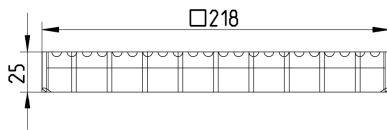

MESH GRATING SQUARE
- Grating: 218x218mm
- Stainless steel: AISI304/EN1.4301

DATA

Type no.: 790.218.000.22
EAN no.: 5705499128680
VVS no.:
RSK no.:
NRF no.:
LVI no.: 3304990

Type: Gratings
Shape: Square
Size: 250x250
Load class (EN1253): L 1500 kg
Load class (EN1433): A 1500 kg
Non slip: R12
No. of screws: 0
Weight (kg): 1,85
Material: AISI 304
Material: EN 1.4301