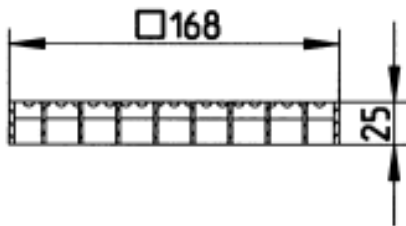

Product sheet

MESH GRATING SQUARE
- Grating: 168x168mm
- Stainless steel: AISI304/EN1.4301

DATA

Type no.: 790.168.000.22
EAN no.: 5705499113464
VVS no.:
RSK no.: 7121880
NRF no.: 3396423
LVI no.: 3304039

Type: Gratings
Shape: Square
Size: 200x200
Load class (EN1253): L 1350 kg
Non slip: R12
No. of screws: 0
Weight (kg): 1,05
Material: AISI 304
Material: EN 1.4301