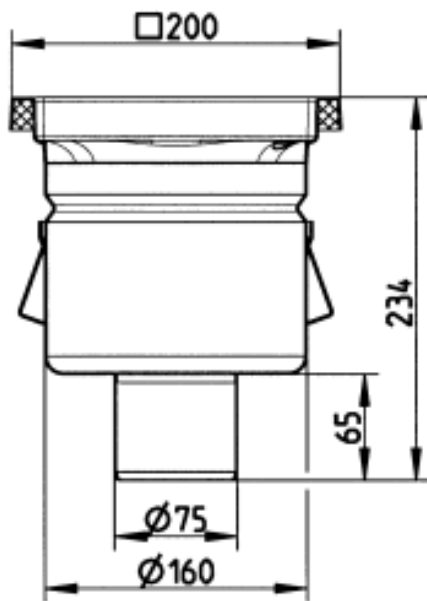

Product sheet

INDUSTRIAL DRAIN, LOW
 - Floor: concrete and tiled
 - Frame: 200x200mm
 - Outlet: Ø75mm, vertical
 - Stainless steel: AISI304/EN1.4301

DATA

Type no.: 766.402.075
 EAN no.: 5705499110227
 VVS no.:
 RSK no.:
 NRF no.:
 LVI no.: 3303541

Floor: Concrete/tiled
 Shape: Square
 Membrane type: No membrane
 Outlet direction: Vertical
 Size: 200x200
 Outlet dia. (mm): 75
 Min. height (mm): 234
 No. of holes for screws: 0
 Weight (kg): 1,86
 Material: EN 1.4301
 Material: AISI 304
 Adjustable: No

Approvals

DK - VA 2.42/17378

DK - VA 2.42/19497

NO - 0461

Ru - 0882648 Product Certificate Drain & accessories POCC DK.MX03.H01387