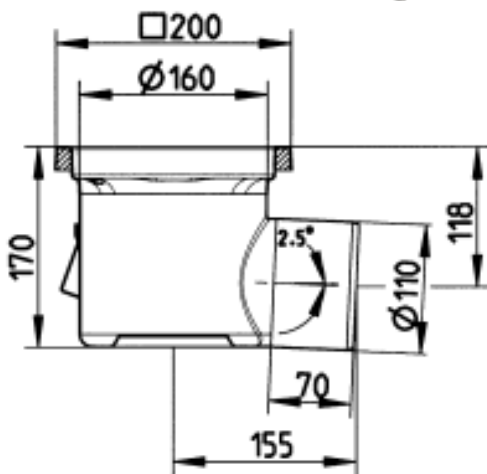

Product sheet

INDUSTRIAL DRAIN, LOW
- Floor: concrete and tiled
- Frame: 200x200mm
- Outlet: Ø110mm, horizontal
- Stainless steel: AISI304/EN1.4301

DATA

Type no.: 726.402.110
EAN no.: 5705499108880
VVS no.:
RSK no.:
NRF no.: 3396366
LVI no.: 3303653

Floor: Concrete/tiled
Shape: Square
Membrane type: No membrane
Outlet direction: Horizontal
Size: 200x200
Outlet dia. (mm): 110
Min. height (mm): 170
No. of holes for screws: 0
Weight (kg): 1,92
Material: EN 1.4301
Material: AISI 304
Adjustable: No