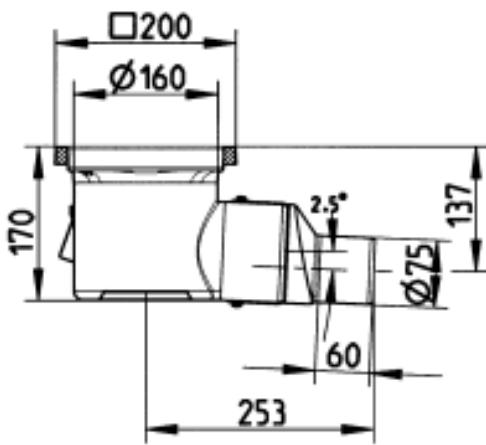

## Product sheet

INDUSTRIAL DRAIN, LOW  
 - Floor: concrete and tiled  
 - Frame: 200x200mm  
 - Outlet: Ø75mm, horizontal  
 - Stainless steel: AISI304/EN1.4301

### DATA

Type no.: 726.402.075  
 EAN no.: 5705499108866  
 VVS no.:  
 RSK no.:  
 NRF no.: 3396365  
 LVI no.: 3303651

Floor: Concrete/tiled  
 Shape: Square  
 Membrane type: No membrane  
 Outlet direction: Horizontal  
 Size: 200x200  
 Outlet dia. (mm): 75  
 Min. height (mm): 170  
 No. of holes for screws: 0  
 Weight (kg): 2,46  
 Material: EN 1.4301  
 Material: AISI 304  
 Adjustable: No