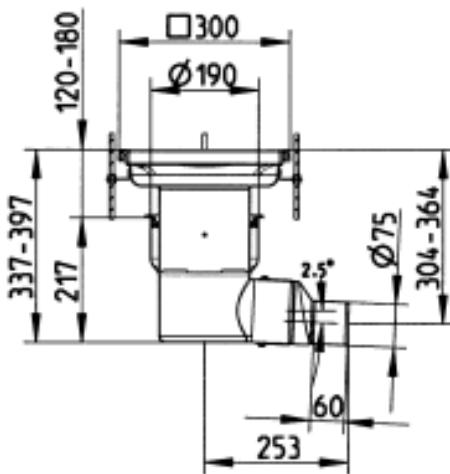

Product sheet

ADJUSTABLE INDUSTRIAL DRAIN
 - Floor: concrete and tiled
 - Frame: 300x300mm
 - Outlet: Ø75mm, horizontal
 - Stainless steel: AISI304/EN1.4301

DATA

Type no.: 713.403.075
 EAN no.: 5705499108705
 VVS no.:
 RSK no.:
 NRF no.:
 LVI no.: 3303927

Floor: Concrete/tiled
 Shape: Square
 Membrane type: No membrane
 Outlet direction: Horizontal
 Size: 300x300
 Outlet dia. (mm): 75
 Min. height (mm): 337
 No. of holes for screws: 0
 Weight (kg): 4,84
 Material: EN 1.4301
 Material: AISI 304
 Adjustable: Yes

Approvals

DK - VA 2.42/17378

DK - VA 2.42/19497

Ru - 0882648 Product Certificate Drain & accessories POCC DK.MX03.H01387